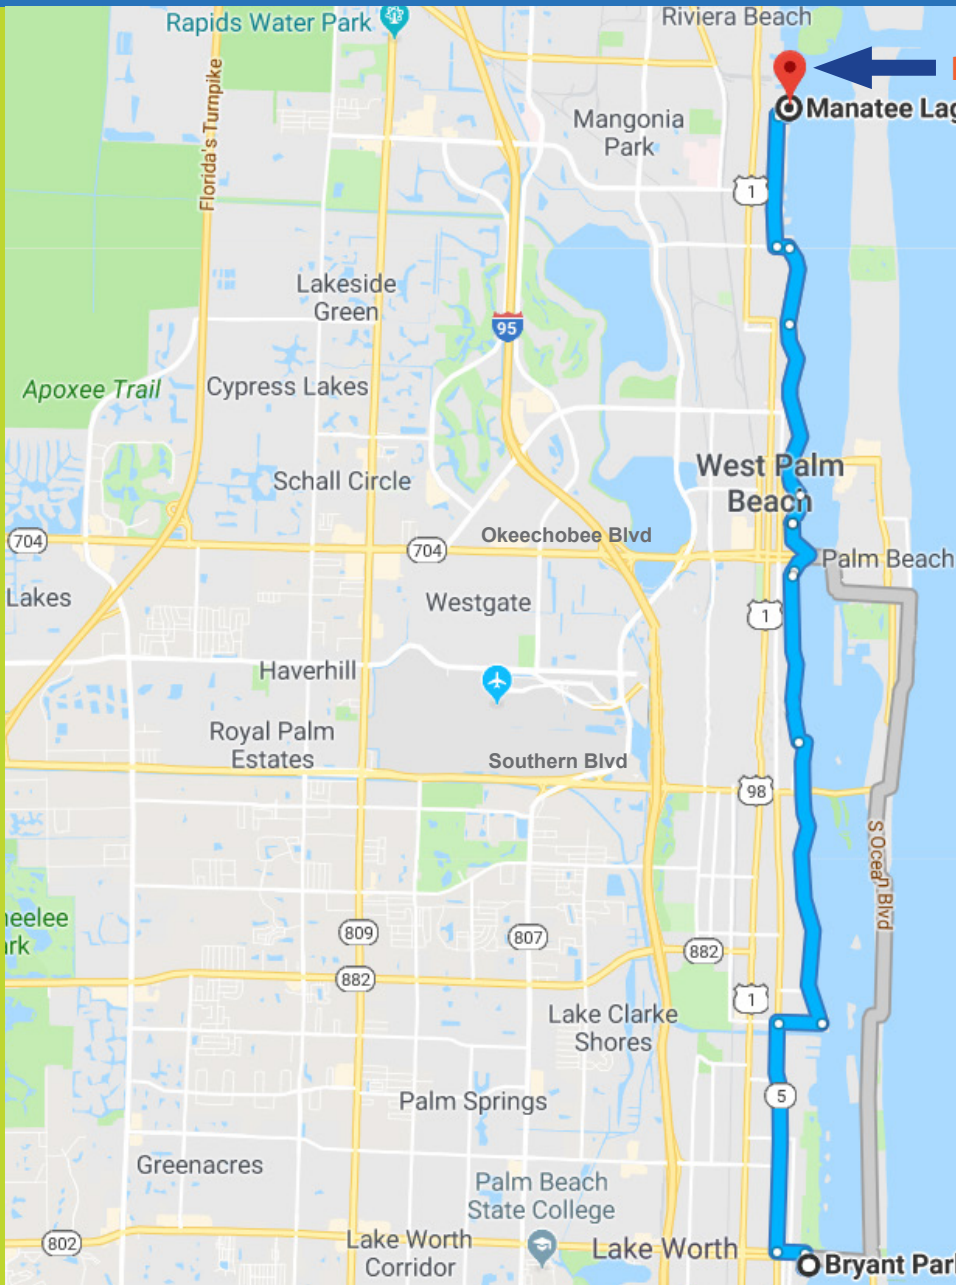

LOOP FOR LITERACY

WALK | RUN | BIKE

Saturday, February 16, 2019 | Bryant Park, Lake Worth, FL

ROADSIDE RIDE ROUTE

Rest stop and turn around

Manatee Lagoon

The 24-mile ride begins in the park at 7:00 a.m., ventures onto North Flagler Drive and loops back to the park. The ride features a stop halfway at Manatee Lagoon. This is a family-friendly, SAG-supported ride thanks to Bill Bone Bike Law and the LC Tri Shop.

PRESENTING SPONSOR

Start and Finish

Bryant Park

LiteracyPBC.org | 561-279-9103

ROADSIDE RIDE ROUTE — START / FINISH